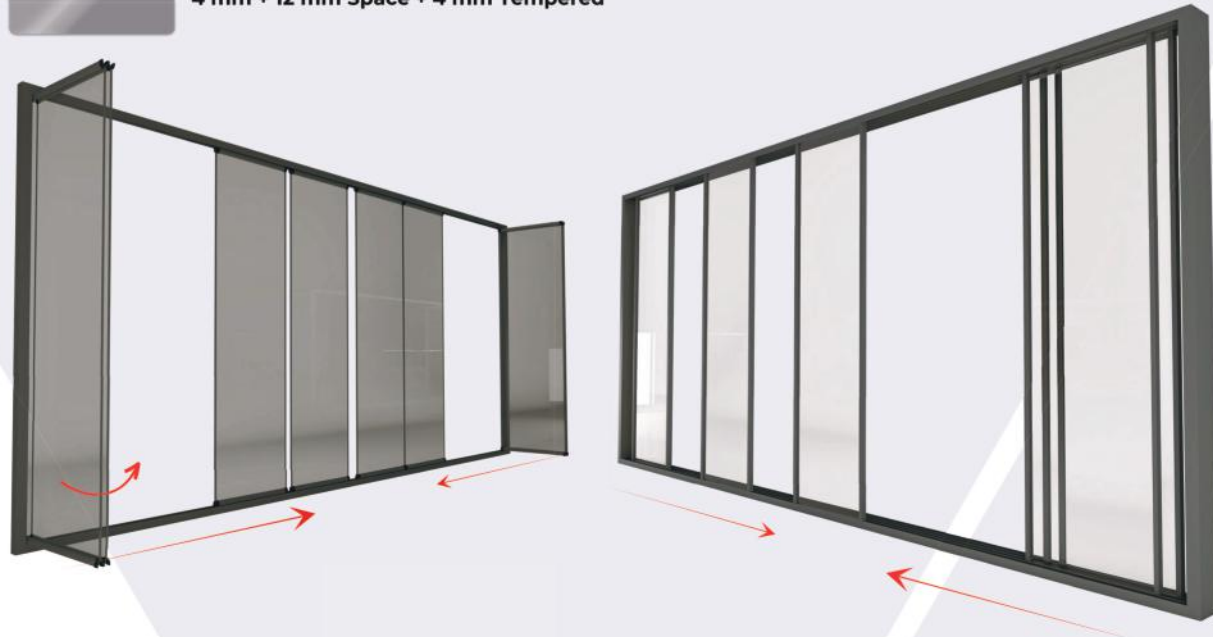

SLIDING / FOLDING GLASS

SLIDING / FOLDING GLASS:

Sliding and folding glasses, which can be used as both windows and doors without obstructing entrances and exits, offer functionality and elegance together.

- -Available in all RAL colors
- -Quick delivery
- -3 years warranty

GLASS

8 mm Tempered
4 mm + 12 mm Space + 4 mm Tempered