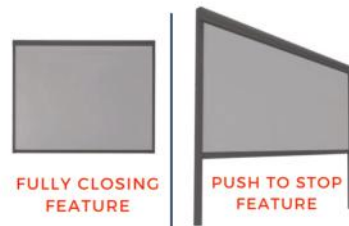

ZIP SCREEN:

Sunroll Zip Screen, which is resistant to strong winds with its zipper system, offers a very effective solution for protecting your outdoor spaces from the sun. The Zip Screen, which can be used both vertically and horizontally, protects you from the sun's rays and prying eyes.

- -Available in all RAL colors
- -Different motor options according to your budget
- -Quick delivery
- -3 years warranty