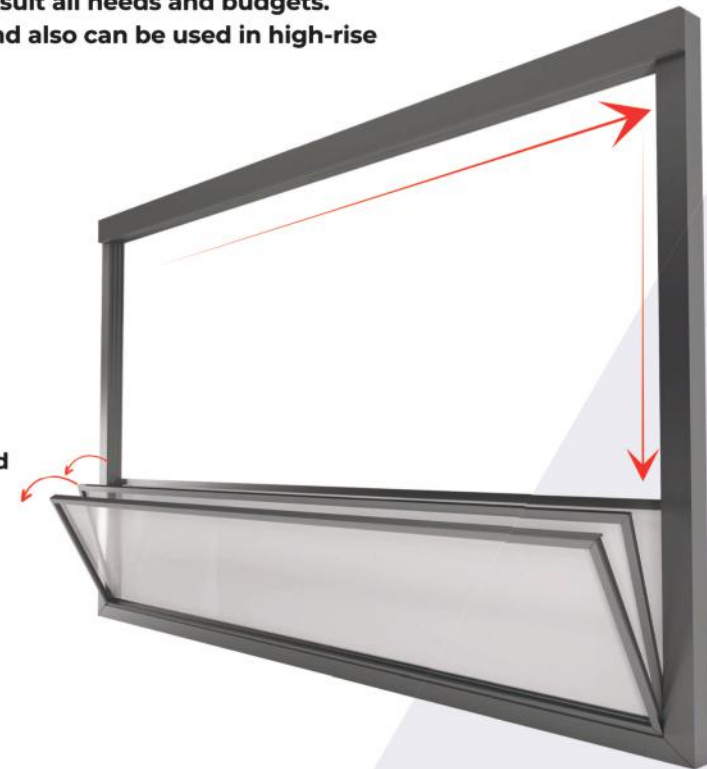

## GUILLOTINE WINDOW:

Sunroll Guillotine Window, allows you to turn your closed spaces to spacious living area with just one button, and is available in 3 or 2 panel options to fit all sizes. It features European standard safe belt system and tempered glass for high level safety. It offers various glass options to suit all needs and budgets. Additionally, it is optional easy-to-clean feature and also can be used in high-rise buildings.

### GLASS

- 8 mm Tempered
- 4 mm + 4 mm Laminated
- 4 mm + 12 mm Space + 4 mm Tempered

FULLY CLOSING FEATURE

PUSH TO STOP FEATURE

EASY CLEANING OPTION

# ZIP SCREEN

## ZIP SCREEN:

Sunroll Zip Screen, which is resistant to strong winds with its zipper system, offers a very effective solution for protecting your outdoor spaces from the sun. The Zip Screen, which can be used both vertically and horizontally, protects you from the sun's rays and prying eyes.