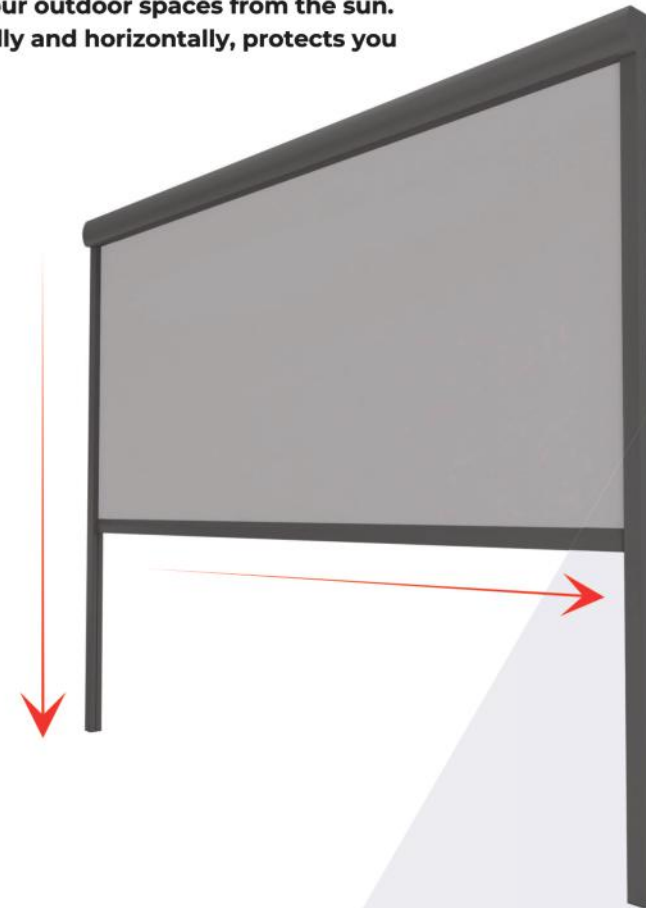

ZIP SCREEN:

Sunroll Zip Screen, which is resistant to strong winds with its zipper system, offers a very effective solution for protecting your outdoor spaces from the sun. The Zip Screen, which can be used both vertically and horizontally, protects you from the sun's rays and prying eyes.

- -Available in all RAL colors
- -Different motor options according to your budget
- -Quick delivery
- -3 years warranty