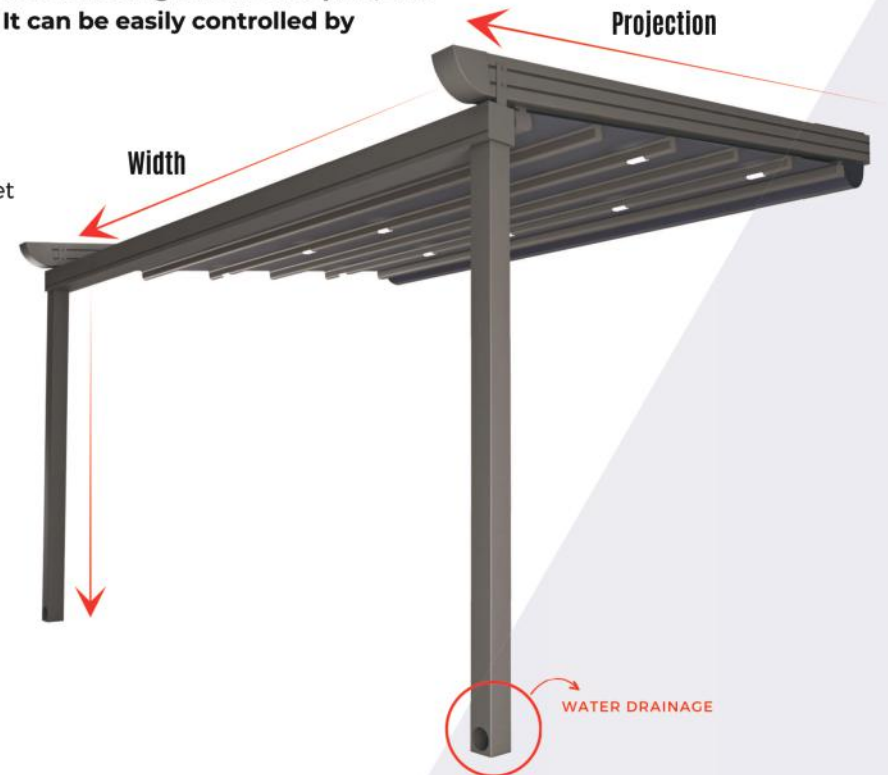

FABRIC PERGOLA:

Due to the waterproof PVC Blackout Fabric, it is resistant to all types of weather. Contrary to the traditional awning concept, a pergola awning is quite robust and has a contemporary design. Thanks to stainless connecting screws and pins, it is a product with the highest level of durability. It can be easily controlled by remote control.

- -Available in all RAL colors
- -Different motor options according to your budget
- -Quick delivery
- -3 years warranty