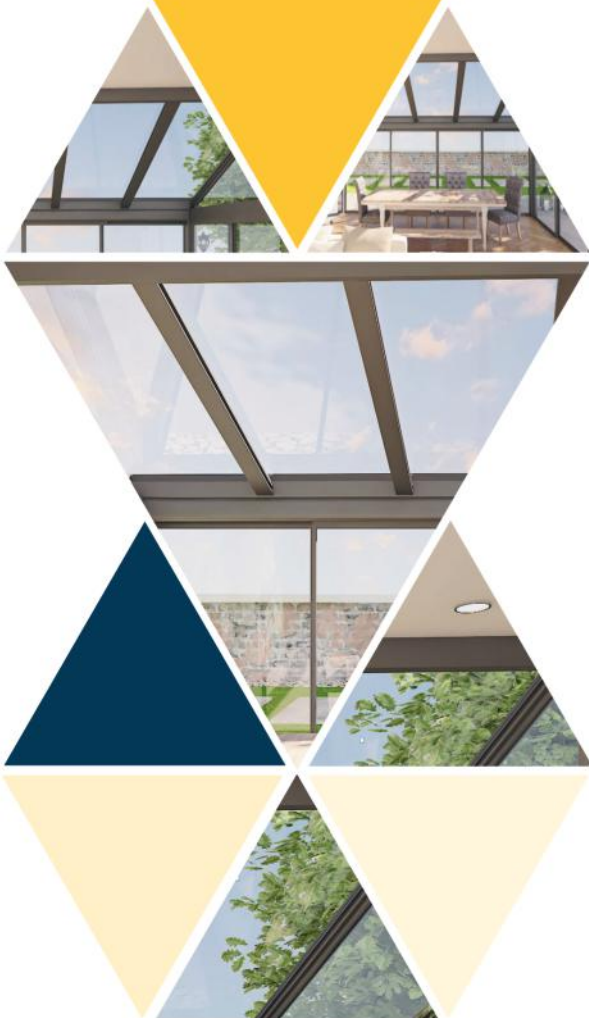

## WINTER GARDEN:

Introducing Tailor-made solution perfect for enhancing your living spaces and protecting your vehicles. With its adaptable design, this versatile structure can serve as both a comfortable living area and a functional carport. The flexibility of the structure allows for a wide range of roofing materials, including laminated or tempered glasses, composite panels, and polycarbonate sheets, to be used, ensuring durability and style to match your specific needs.